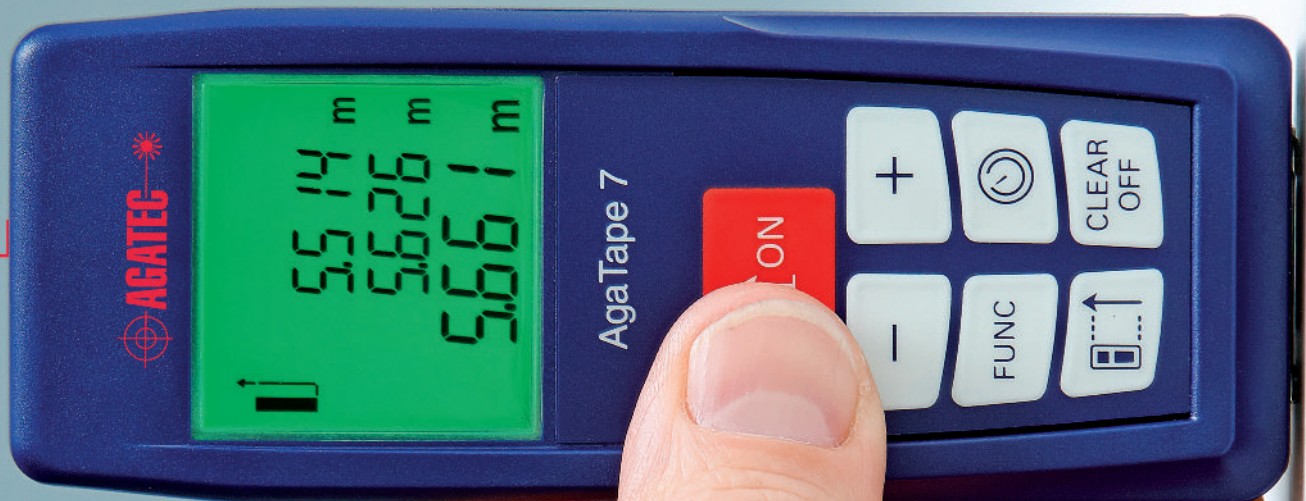

AgaTape7

Multipurpose
Distance
Meter

new
RANGE UP TO
70 m

- Handy and light
- Quick measurements, accurate to 1.5 mm
- LCD illuminated display: bright and easy to read

Multipurpose Distance Meter

AREA AND VOLUME

Calculations completed in seconds

PYTHAGORAS

Ideal for measuring indirect height and width to inaccessible positions

TRACKING MODE

Helpful when searching for the diagonal or the perpendicular from surface to surface

STAKE OUT

To stake out continuous equal distances, such as layout of metal studs

FLIP-OUT ENDPiece

For accurate measurement from a surface edge or corner

Illuminated 3 line display

Handy time delay release for distance measurement

Measurement reference: from back, front or extended end piece

SPECIFICATIONS

AgaTape7

Art.No.	812 477
Range	0.05 to 70 m
Accuracy	1.5 mm
Display	3 line, illuminated
Power	2 x AAA batteries
Battery life	5,000 measurements
IP	IP54
Weight w/o batteries	90 g
Size	112 x 43 x 25 mm