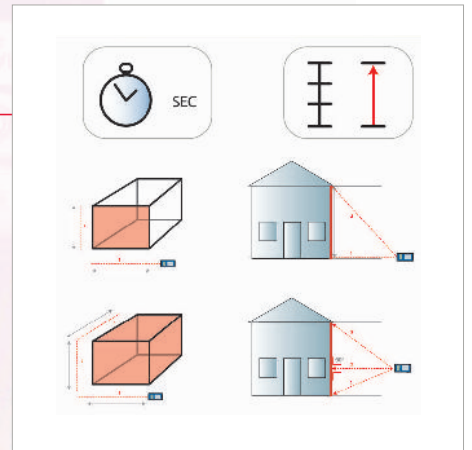

Calculations completed in seconds

PYTHAGORAS

Ideal for measuring indirect height and width to inaccessible positions

TRACKING MODE

Helpful when searching for the diagonal or the perpendicular from surface to surface

STAKE OUT

To stake out continuous equal distances, such as layout of metal studs

FLIP-OUT ENDPiece

For accurate measurement from a surface edge or corner

Illuminated 3 line display

Handy time delay release for distance measurement

Measurement reference: from back, front or extended end piece

SPECIFICATIONS

AgaTape7

Art.No.	812 477
Range	0.05 to 70 m
Accuracy	1.5 mm
Display	3 line, illuminated
Power	2 x AAA batteries
Battery life	5,000 measurements
IP	IP54
Weight w/o batteries	90 g
Size	112 x 43 x 25 mm